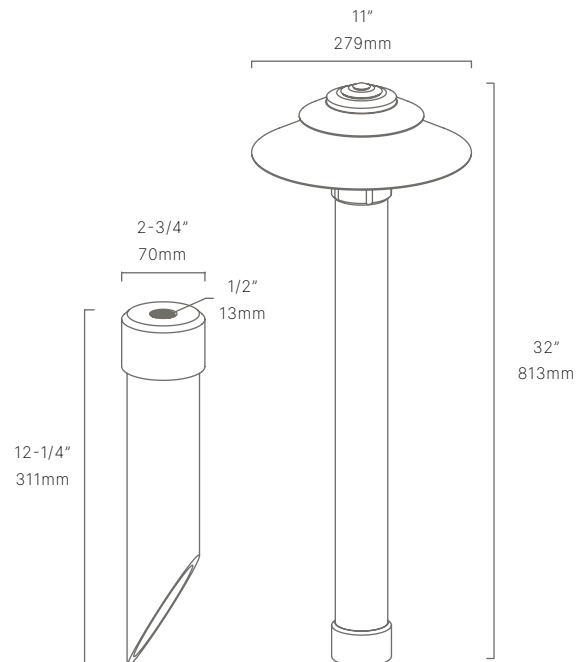

AVAILABLE FINISHES:

NAT
Natural Brass/
Copper

BLP
Bronze Living
Patina

BLPX
Extra Dark Bronze
Living Patina

NI
Nickel PVD

FIXTURE DIMENSIONS	W11" x H32"
LIGHT SOURCE	Integrated LED
COLOR TEMPERATURES	2700K, 3000K
WATTAGES	10W, 15W
CRI (RA)	80 CRI
VOLTAGE	12V
DELIVERED LUMENS	394lm (3000K)
DIMMABLE	Yes, Dim to <10% via Transformer
DRIVER	Yes, 12V Integral Constant Current
TRANSFORMER	No, 12V AC/DC Transformer Required
MOUNT	Yes, Included 1/2" NPS Adapter
GROUND STAKE	Yes, Included MGS001612
FINISH	Included Natural
MATERIAL	Brass & Copper
WIRE LENGTH	24"
LOCATION	Exterior Wet
CERTIFICATIONS	UL, IP66, IP67, Dark Sky